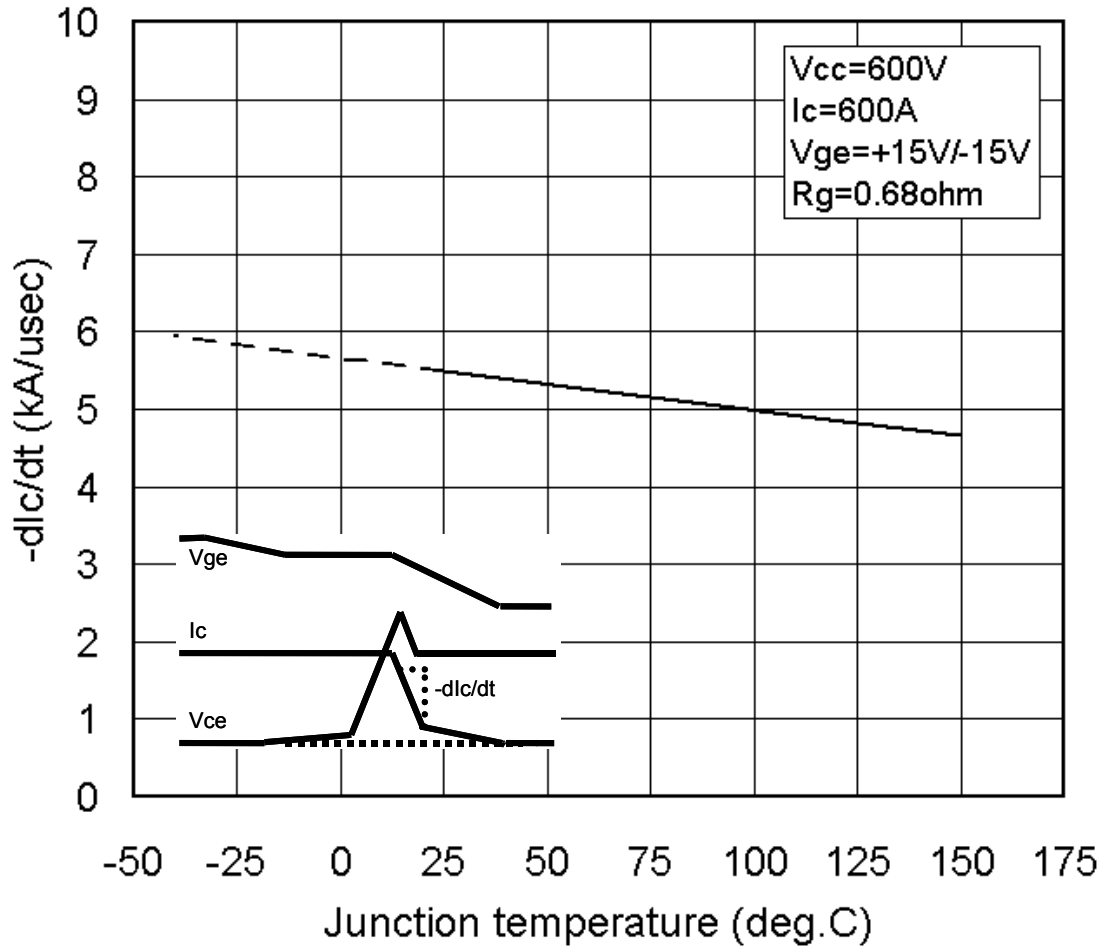

- Fuji IGBT Module V Series 1200V Family -

- $-di_c/dt$ at turn-off and T_j characteristics

- 2MBI600VN-120-50

Fig. $-di_c/dt$ at Turn-Off and T_j Characteristics

Technical data: MT5F24329