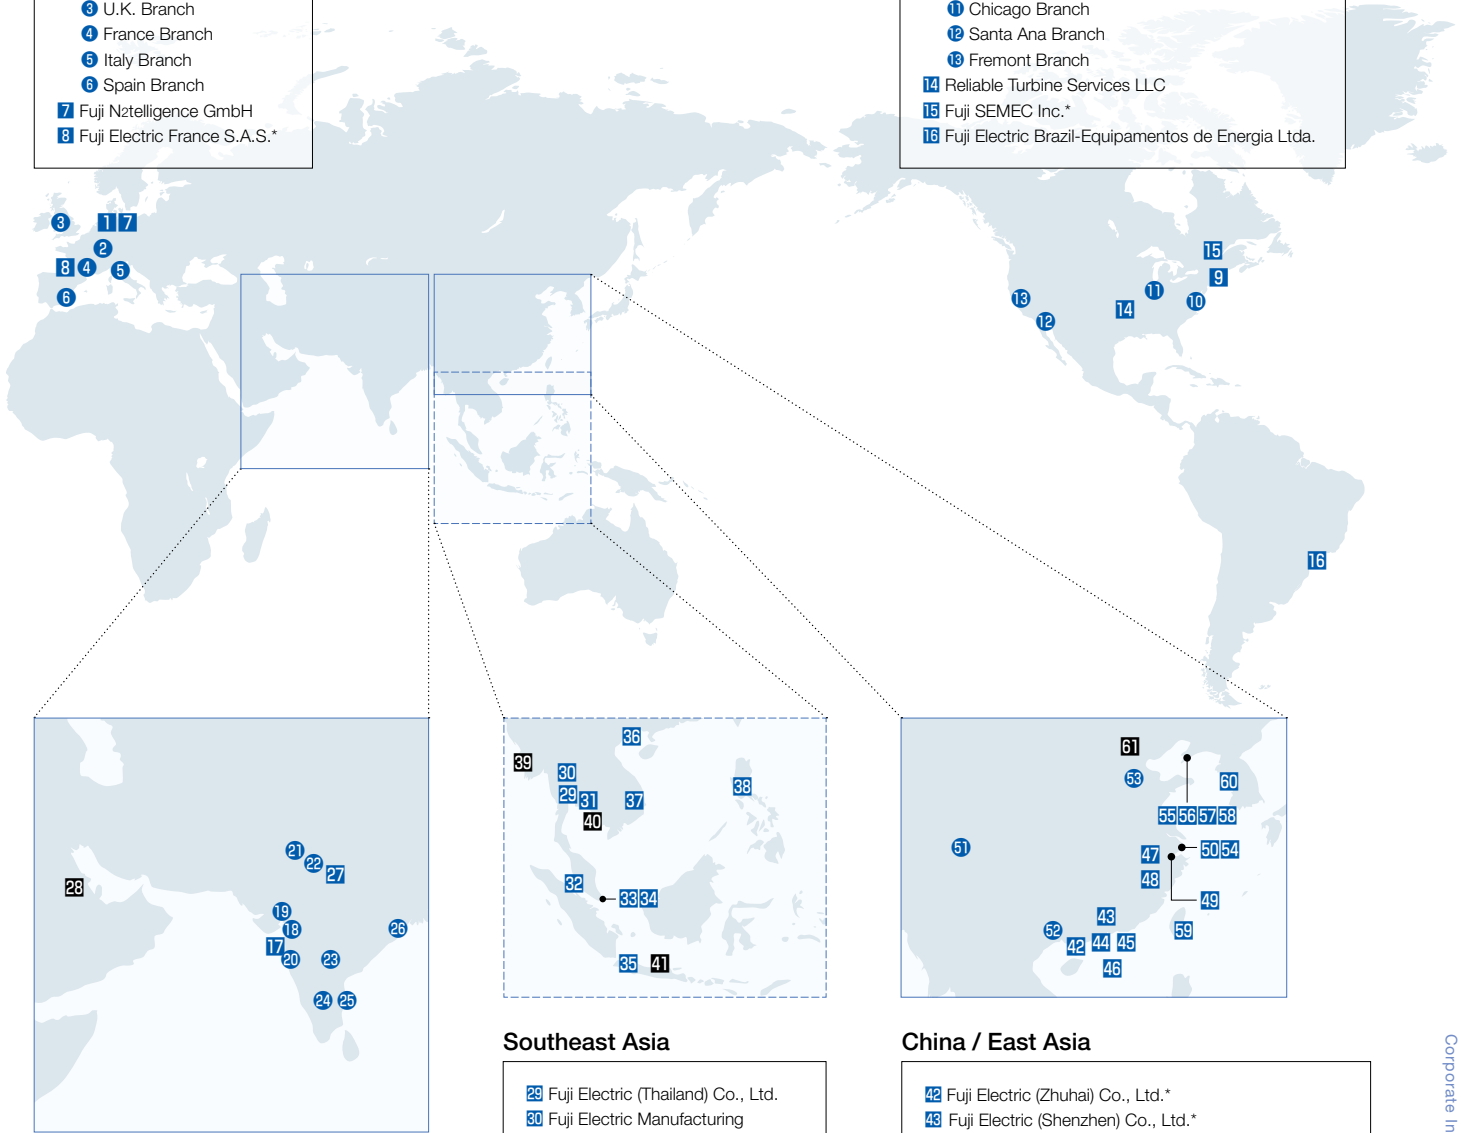

Global Network

(As of July 2017)

* Having manufacturing capabilities

Europe

- 1 Fuji Electric Europe GmbH*
- 2 Switzerland Branch
- 3 U.K. Branch
- 4 France Branch
- 5 Italy Branch
- 6 Spain Branch
- 7 Fuji Nztelligence GmbH
- 8 Fuji Electric France S.A.S.*

Americas

- 9 Fuji Electric Corp. of America
- 10 Virginia Factory*
- 11 Chicago Branch
- 12 Santa Ana Branch
- 13 Fremont Branch
- 14 Reliable Turbine Services LLC
- 15 Fuji SEMEC Inc.*
- 16 Fuji Electric Brazil-Equipamentos de Energia Ltda.

South Asia / Middle East

- 17 Fuji Electric India Private Ltd.
- 18 India Factory*
- 19 Ahmedabad Branch
- 20 Pune Branch
- 21 Chandigarh Branch
- 22 Delhi Branch
- 23 Hyderabad Branch
- 24 Bangalore Branch
- 25 Chennai Branch
- 26 Kolkata Branch
- 27 Fuji Gemco Private Limited*
- 28 Middle East Branch

China / East Asia

- 42 Fuji Electric (Zhuhai) Co., Ltd.*
- 43 Fuji Electric (Shenzhen) Co., Ltd.*
- 44 Fuji Electric FA (Asia) Co., Ltd.
- 45 Fuji Electric Hong Kong Co., Ltd.
- 46 Hoei Hong Kong Co., Ltd.
- 47 Fuji Electric (Changshu) Co., Ltd.*
- 48 Wuxi Fuji Electric FA Co., Ltd.*
- 49 Fuji Electric (Hangzhou) Software Co., Ltd.
- 50 Fuji Electric (China) Co., Ltd.
- 51 West China Branch
- 52 South China Branch
- 53 North China Branch
- 54 Shanghai Electric Fuji Electric Power Technology (Wuxi) Co., Ltd.*
- 55 Fuji Electric Dalian Co., Ltd.*
- 56 Fuji Electric Motor (Dalian) Co., Ltd.*
- 57 Dalian Fuji Bingshan Vending Machine Co., Ltd.*
- 58 Dalian Fuji Bingshan Vending Machine Sales Co., Ltd.
- 59 Fuji Electric Taiwan Co., Ltd.
- 60 Fuji Electric Korea Co., Ltd.
- 61 Beijing Rep. Office