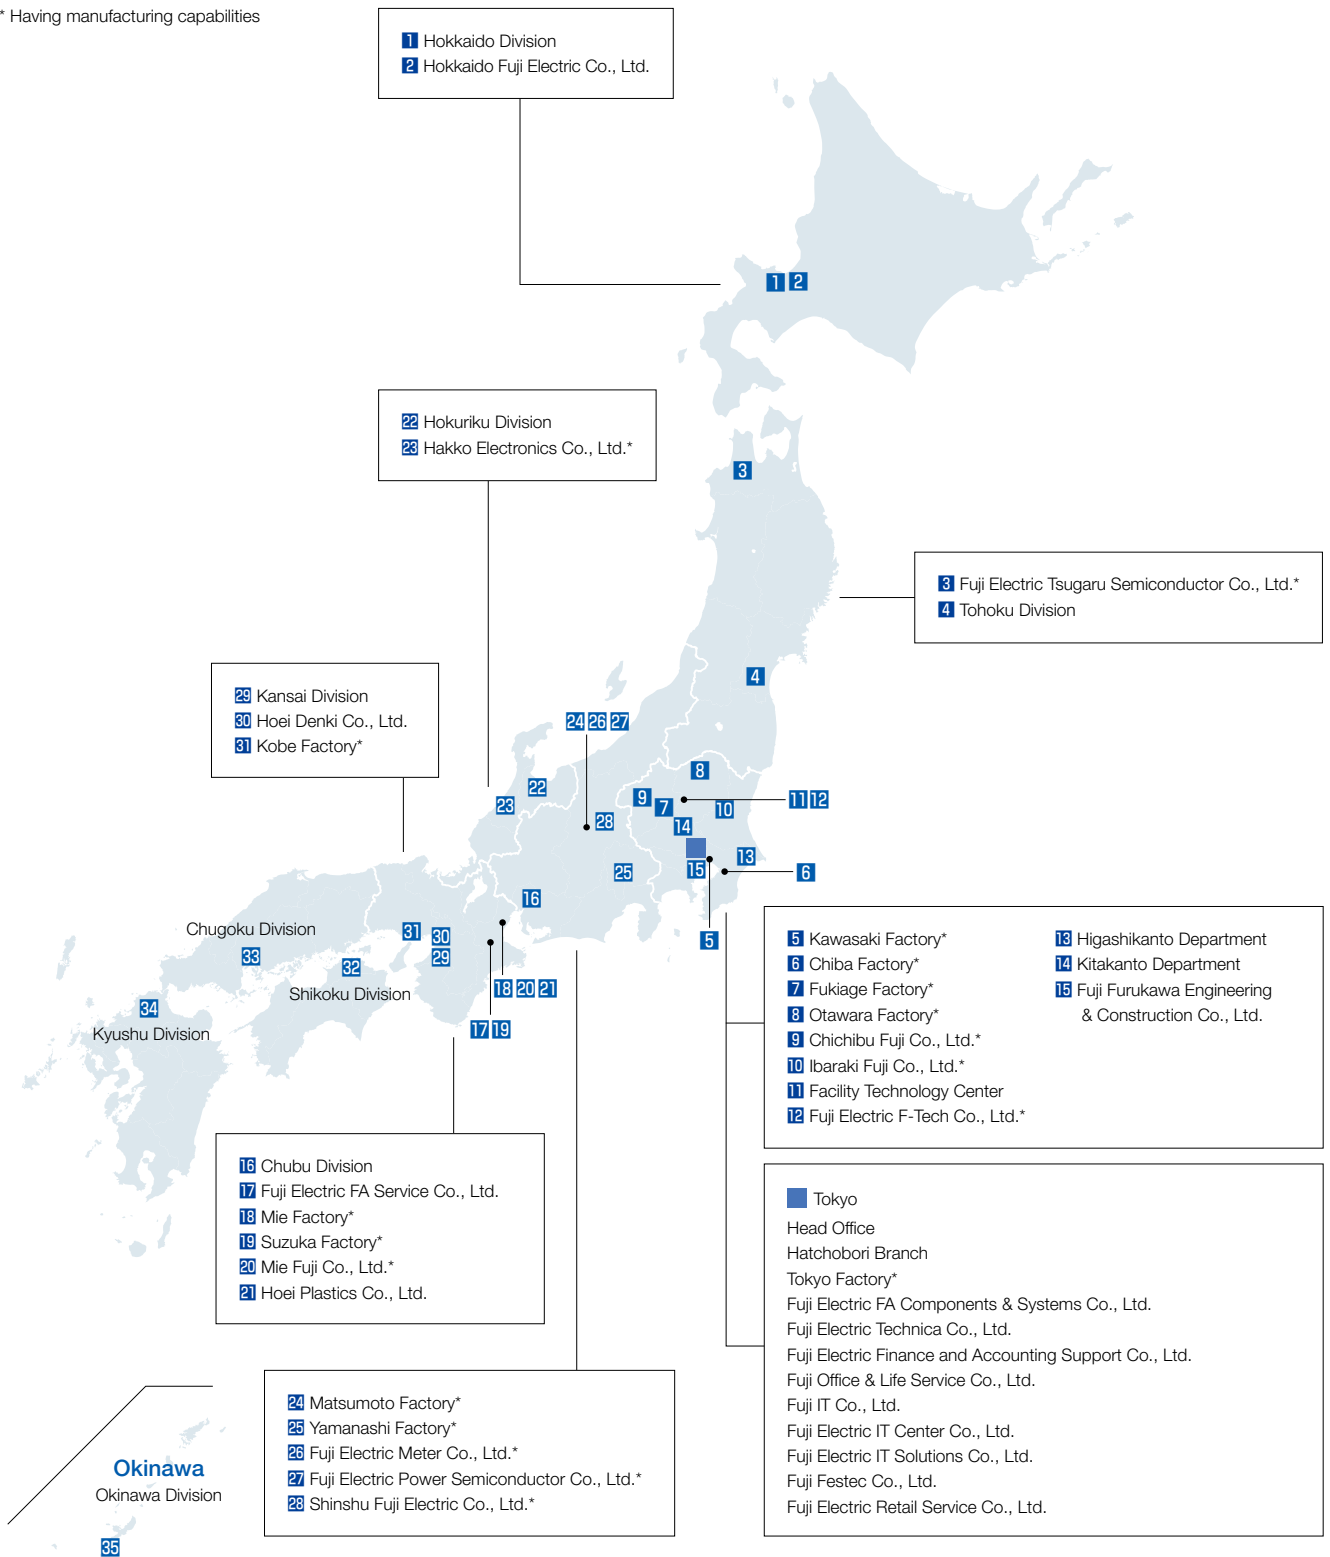

Global Network

(As of July 1, 2018)

* Having manufacturing capabilities

Europe

- 1 Fuji Electric Europe GmbH
- 2 Switzerland Branch
- 3 U.K. Branch
- 4 France Branch
- 5 Italy Branch
- 6 Spain Branch
- 7 Fuji Nztelligence GmbH
- 8 Fuji Electric France S.A.S.*
- 9 Middle East Branch

Americas

- 10 Fuji Electric Corp. of America
- 11 Virginia Factory*
- 12 Chicago Branch
- 13 Santa Ana Branch
- 14 Fremont Branch
- 15 Reliable Turbine Services LLC
- 16 Fuji SEMEC Inc.*

South Asia

- 17 Fuji Electric India Private Ltd.
- 18 India Factory*
- 19 Ahmedabad Branch
- 20 Pune Branch
- 21 Chandigarh Branch
- 22 Delhi Branch
- 23 Hyderabad Branch
- 24 Bangalore Branch
- 25 Chennai Branch
- 26 Kolkata Branch
- 27 Fuji Gemco Private Limited*

China / East Asia

- 43 Fuji Electric (Zhuhai) Co., Ltd.*
- 44 Fuji Electric (Shenzhen) Co., Ltd.*
- 45 Fuji Electric FA (Asia) Co., Ltd.
- 46 Fuji Electric Hong Kong Co., Ltd.
- 47 Hoei Hong Kong Co., Ltd.
- 48 Fuji Electric (Changshu) Co., Ltd.*
- 49 Wuxi Fuji Electric FA Co., Ltd.*
- 50 Fuji Electric (Hangzhou) Software Co., Ltd.
- 51 Fuji Electric (China) Co., Ltd.
- 52 West China Branch
- 53 South China Branch
- 54 North China Branch
- 55 Shanghai Electric Fuji Electric Power Technology (Wuxi) Co., Ltd.*
- 56 Fuji Electric Dalian Co., Ltd.*
- 57 Fuji Electric Motor (Dalian) Co., Ltd.*
- 58 Dalian Fuji Bingshan Vending Machine Co., Ltd.*
- 59 Dalian Fuji Bingshan Vending Machine Sales Co., Ltd.
- 60 Fuji Electric Taiwan Co., Ltd.
- 61 Fuji Electric Korea Co., Ltd.
- 62 Beijing Rep. Office