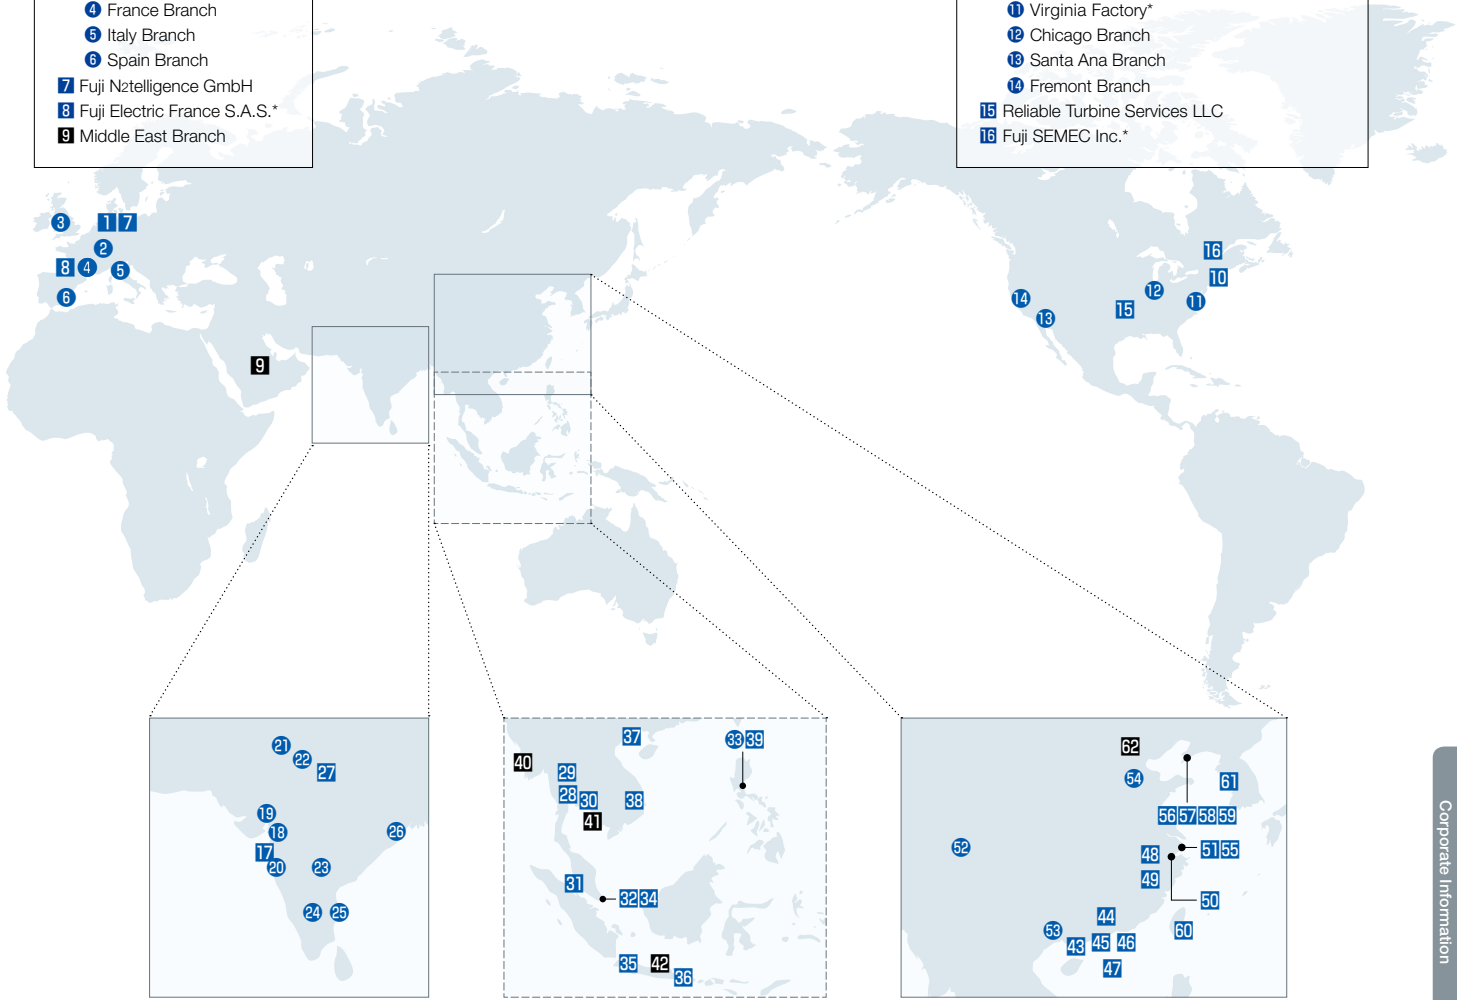

Global Network

(As of July 1, 2018)

* Having manufacturing capabilities

Europe

- 1 Fuji Electric Europe GmbH
- 2 Switzerland Branch
- 3 U.K. Branch
- 4 France Branch
- 5 Italy Branch
- 6 Spain Branch
- 7 Fuji Nztelligence GmbH
- 8 Fuji Electric France S.A.S.*
- 9 Middle East Branch

Americas

- 10 Fuji Electric Corp. of America
- 11 Virginia Factory*
- 12 Chicago Branch
- 13 Santa Ana Branch
- 14 Fremont Branch
- 15 Reliable Turbine Services LLC
- 16 Fuji SEMEC Inc.*

South Asia

- 17 Fuji Electric India Private Ltd.
- 18 India Factory*
- 19 Ahmedabad Branch
- 20 Pune Branch
- 21 Chandigarh Branch
- 22 Delhi Branch
- 23 Hyderabad Branch
- 24 Bangalore Branch
- 25 Chennai Branch
- 26 Kolkata Branch
- 27 Fuji Gemco Private Limited*

China / East Asia

- 43 Fuji Electric (Zhuhai) Co., Ltd.*
- 44 Fuji Electric (Shenzhen) Co., Ltd.*
- 45 Fuji Electric FA (Asia) Co., Ltd.
- 46 Fuji Electric Hong Kong Co., Ltd.
- 47 Hoei Hong Kong Co., Ltd.
- 48 Fuji Electric (Changshu) Co., Ltd.*
- 49 Wuxi Fuji Electric FA Co., Ltd.*
- 50 Fuji Electric (Hangzhou) Software Co., Ltd.
- 51 Fuji Electric (China) Co., Ltd.
- 52 West China Branch
- 53 South China Branch
- 54 North China Branch
- 55 Shanghai Electric Fuji Electric Power Technology (Wuxi) Co., Ltd.*
- 56 Fuji Electric Dalian Co., Ltd.*
- 57 Fuji Electric Motor (Dalian) Co., Ltd.*
- 58 Dalian Fuji Bingshan Vending Machine Co., Ltd.*
- 59 Dalian Fuji Bingshan Vending Machine Sales Co., Ltd.
- 60 Fuji Electric Taiwan Co., Ltd.
- 61 Fuji Electric Korea Co., Ltd.
- 62 Beijing Rep. Office

■ Affiliated Company
■ Overseas Offices
 * Having manufacturing capabilities