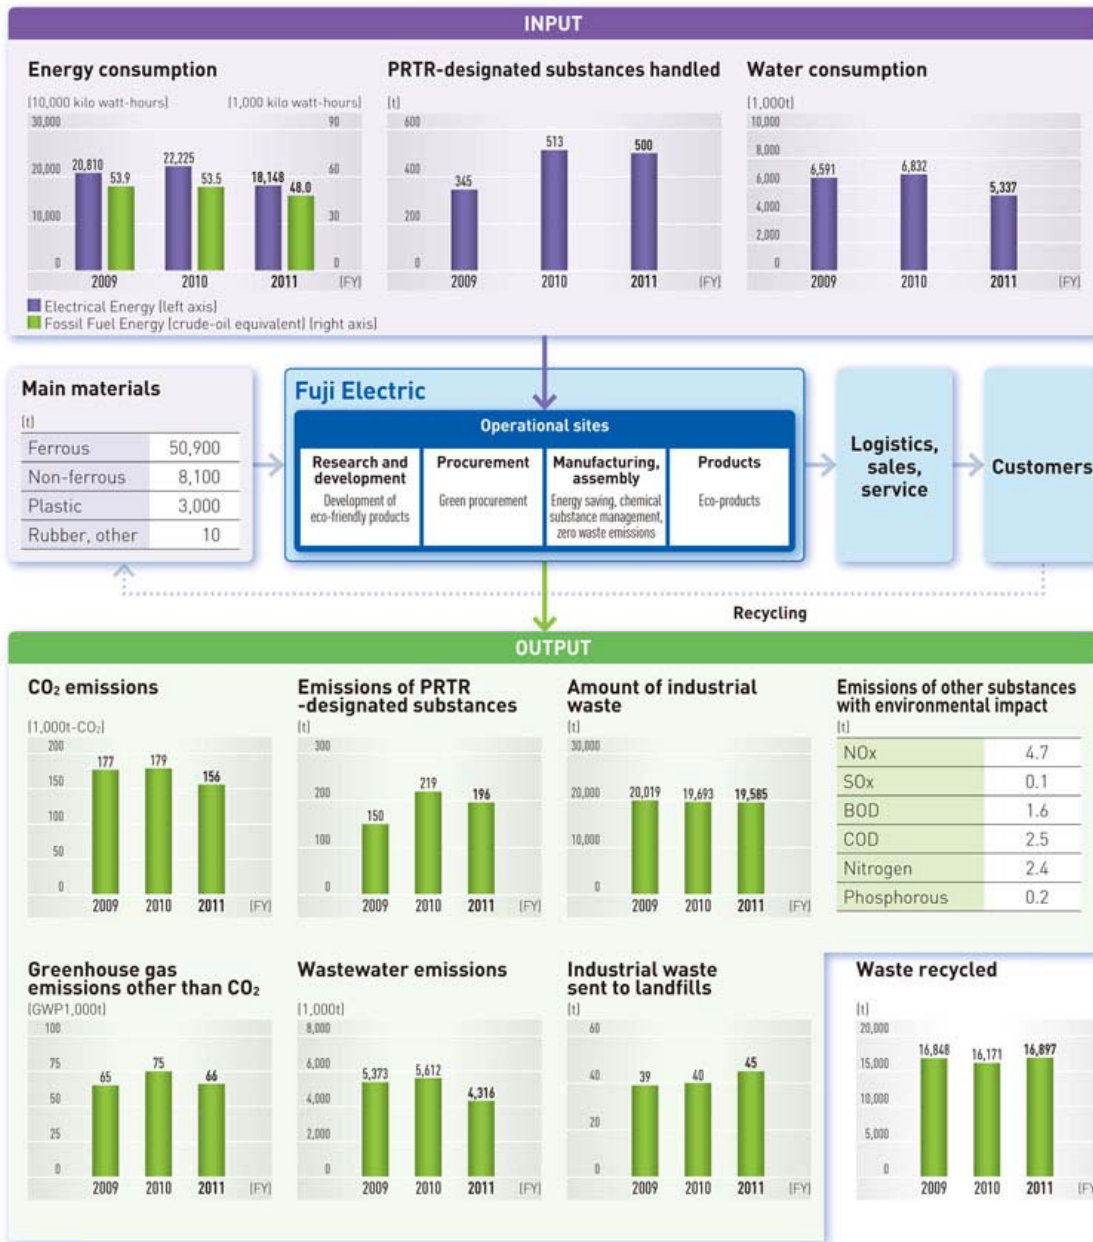

Interplay between Business Activities and Environmental Impact

Fuji Electric continuously strives to use raw materials and energy efficiently and to reduce waste throughout its business activities.

Interplay between Business Activities and Environmental Impact in Japan